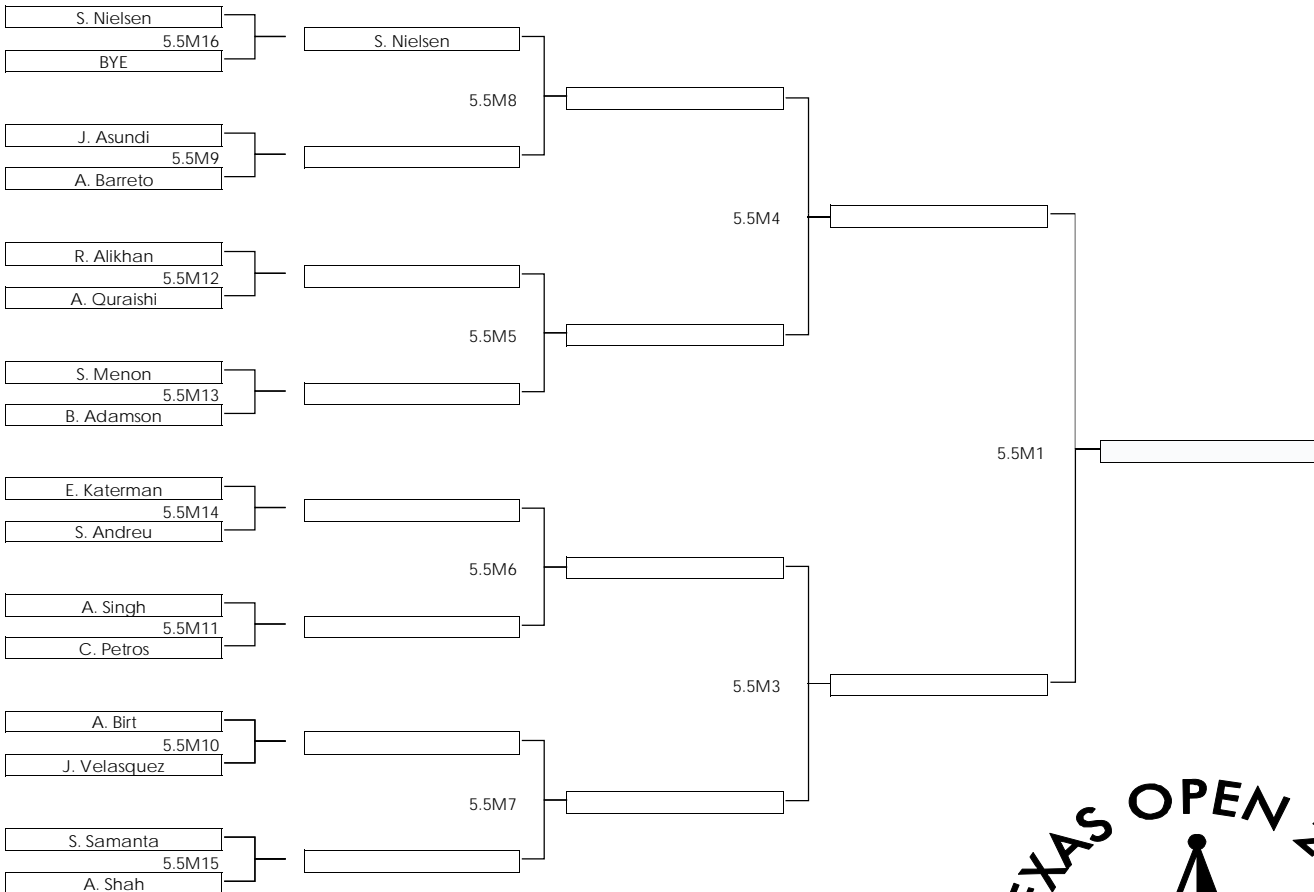

Men's 5.5 Division

Main Draw ↑

Consolation ↓