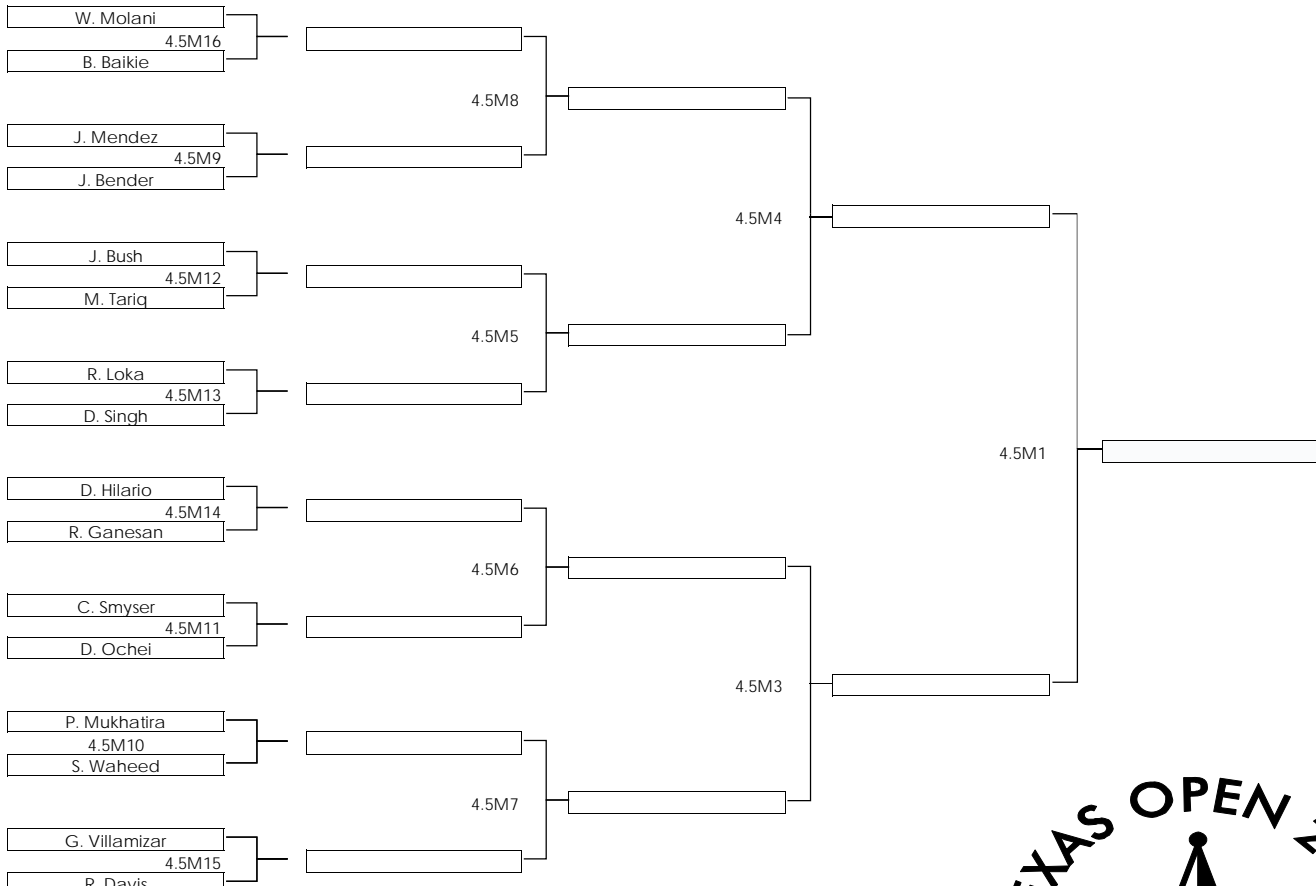

Men's 4.5 Division

Main Draw ↑
Consolation ↓