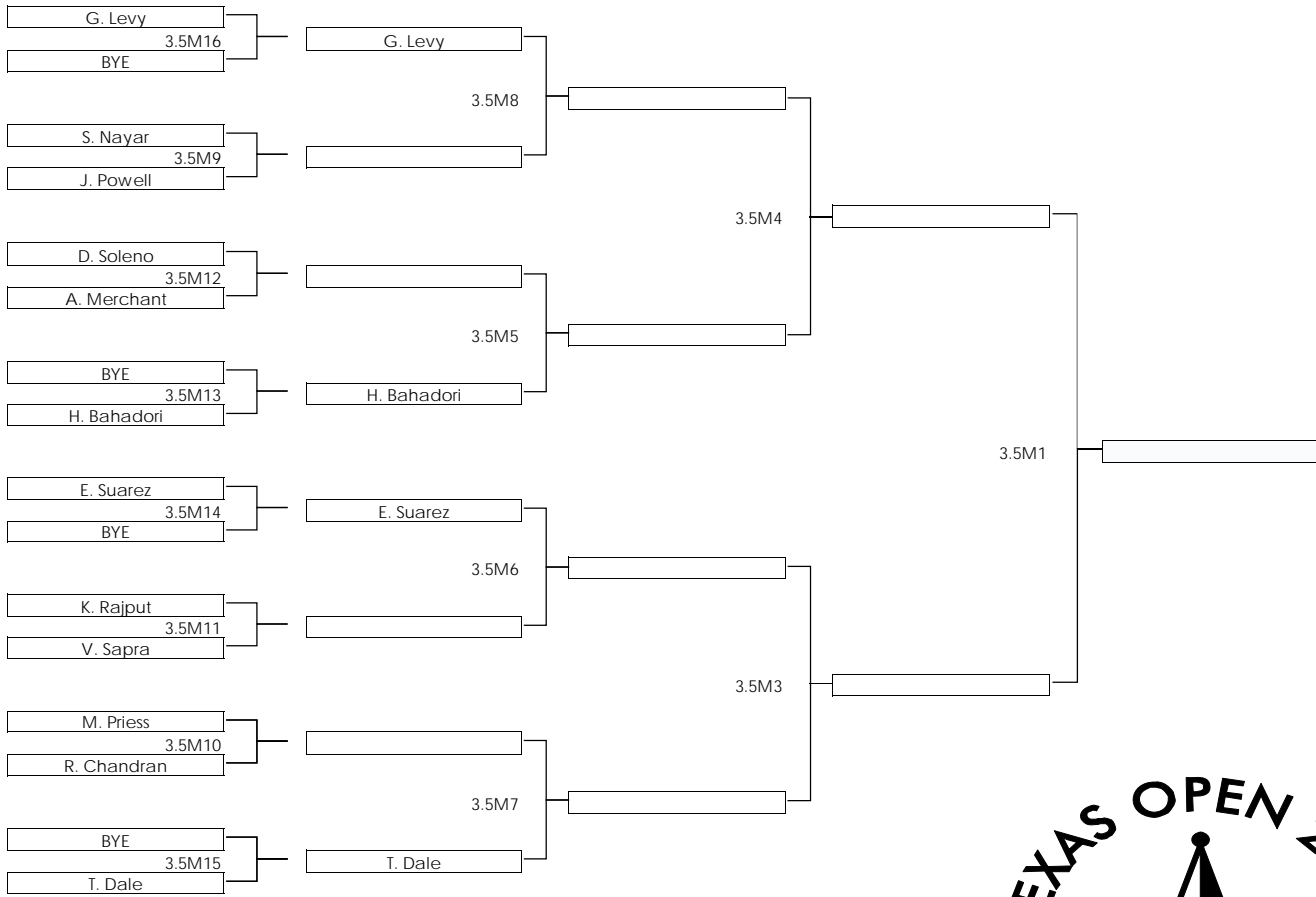

Men's 3.5 Division

Main Draw ↑
Consolation ↓